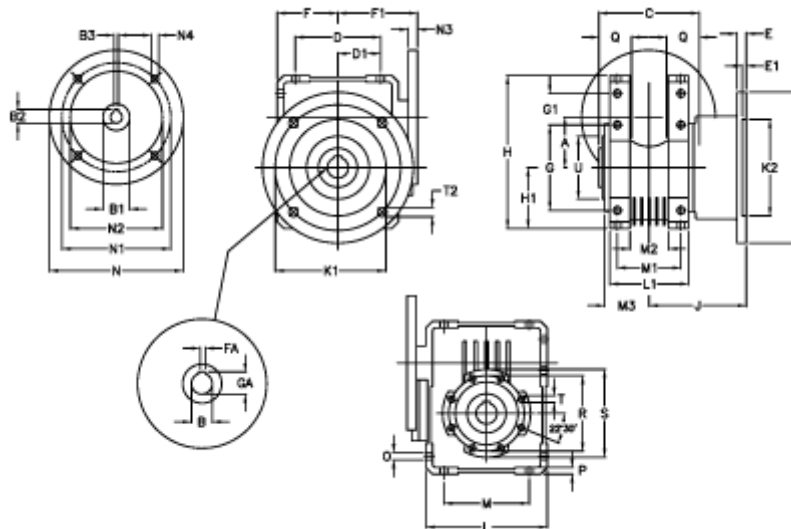

Article number: 392208604643636

Description: Worm Gear with Torque Limiter
W86 L2-UF-46-P90 B14

Measures

A = 86.90	E = 15	H = 245.5	M = 144	N4 = 8,5	U = 110
B = 35	E1 = 6	H1 = 100.0	M1 = 101	O = 11.5	
B1 E7 = 24	F = 100	J = 151.0	M2 = 57	P = 11	
B2 = 27.3	F1 = 128	K = 210	M3 = 65	Q = 45	
B3 H9 = 8	FA = 10	K1 = 176	N = 140	R = 130	
C = 140	G = 144	K2 = 152	N1 = 115	S = 150	
D = 144.0	G1 = 45.5	L = 200	N2 = 95	T = M10x18	
D1 = 72.0	GA = 38.3	L1 = 125	N3 = 7.5	T2 = 12.5	